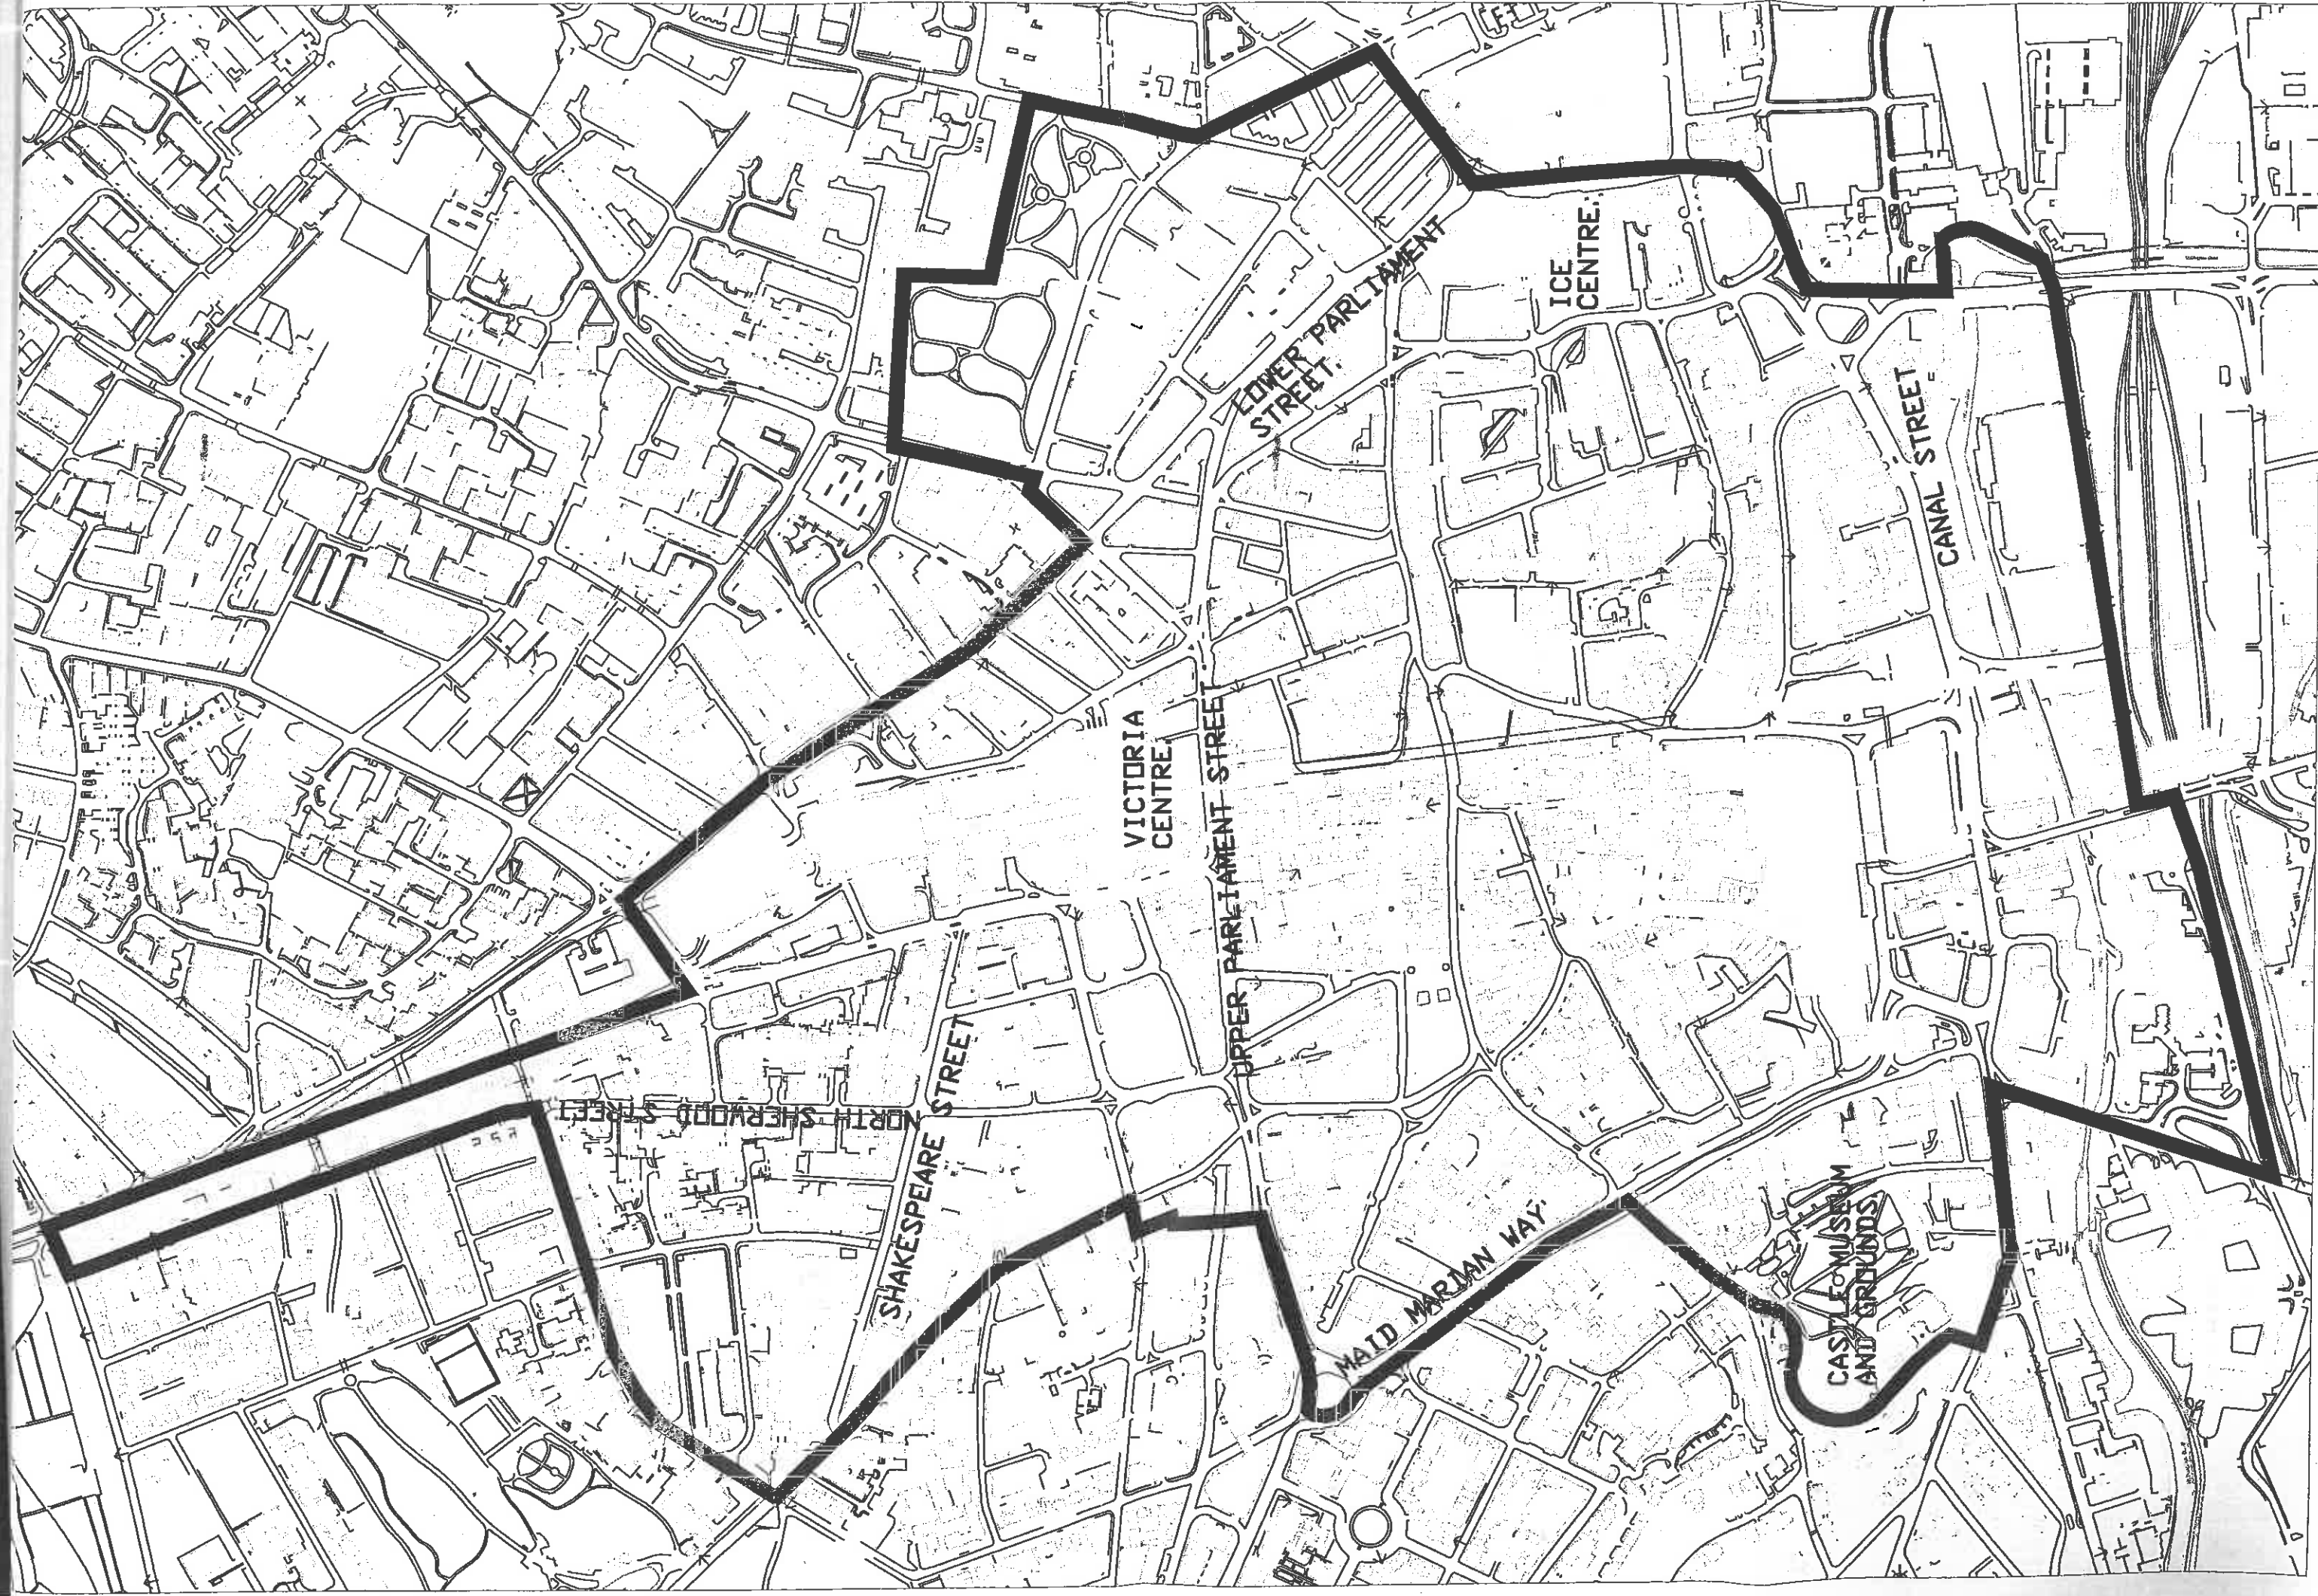

NORTH SHERWOOD STREET

SHAKESPEARE STREET

VICTORIA CENTRE

UPPER PARLIAMENT STREET

EDWARS STREET

ICE CENTRE

CANAL STREET

MAID MARIAN WAY

CASTLE MUSEUM AND GROUND